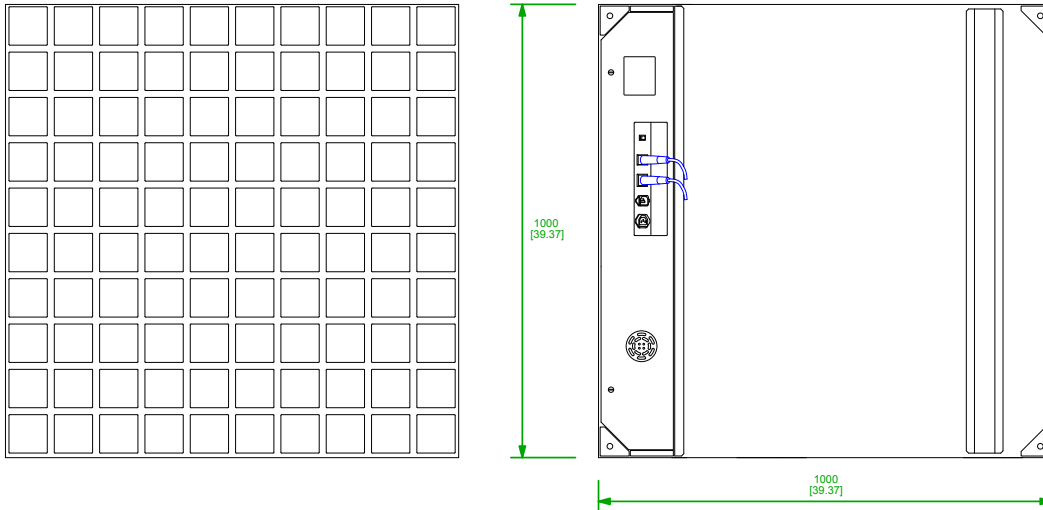

### Versa TILE A2 5x5 INFORMATION

**PART NUMBER** 107-0210-001

**OVERVIEW** Versa TILE turns ordinary spaces into visually mesmerizing environments. Walls and floors come alive with colors, patterns and moving images. Versa TILE's flexibility enables endless moods - from subtle and ambient to intense and pulsating.

Each Versa TILE represents one pixel on the screen of a PC or MAC. What you see on the computer display is what you get on Versa TILE - whether video or still images. Content can be created using any graphics program or adapted from widely available stock imagery.

<b>SPECIFICATIONS</b>	<i>Pixels</i>	5 x 5 pixels (25 tiles)
	<i>Colors</i>	Over 1 billion (30-bit)
	<i>Output</i>	700 nits (cd/m <sup>2</sup> ) 450 nits calibrated
	<i>Viewing Angle</i>	170 x 170 degrees
	<i>Pitch</i>	100 mm
	<i>Dimensions</i>	HEIGHT 50 cm (19.68") WIDTH 50 cm (19.68") DEPTH 10 cm (3.94")
	<i>Weight</i>	13.60 kg (30 lbs)
	<i>Power Input</i>	100-240 VAC 50/60 Hz
	<i>Power</i>	30 watts
	<i>Control</i>	Versa DRIVE C1 or Versa DRIVE D2