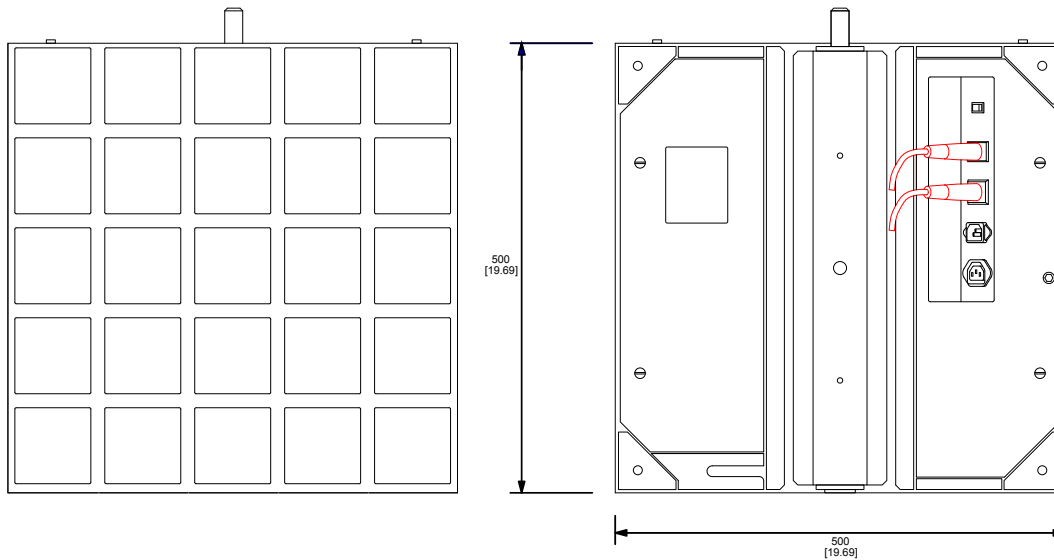

Versa TILE S2 5x5 INFORMATION

PART NUMBER 107-0220-001

OVERVIEW Versa TILE turns ordinary spaces into visually mesmerizing environments. Walls and floors come alive with colors, patterns and moving images. Versa TILE's flexibility enables endless moods - from subtle and ambient to intense and pulsating.

HOW IT WORKS Each tile is edge-lit by LEDs to create a smooth light output. Proven LED video display technology lets Versa TILE produce a broad spectrum of rich, saturated colors - as well as flesh tones, browns, grays and other colors impossible with conventional lighting.

Each Versa TILE represents one pixel on the screen of a PC or MAC. What you see on the computer display is what you get on Versa TILE - whether video or still images. Content can be created using any graphics program or adapted from widely available stock imagery.

SPECIFICATIONS	<i>Pixels</i>	5 x 5 pixels (25 tiles)
	<i>Colors</i>	Over 1 billion (30-bit)
	<i>Output</i>	700 nits (cd/m²)
		450 nits calibrated
	<i>Viewing Angle</i>	170 x 170 degrees
	<i>Pitch</i>	100 mm
	<i>Dimensions</i>	HEIGHT 50 cm (19.68")
		WIDTH 50 cm (19.68")
		DEPTH 10 cm (3.94")
	<i>Weight</i>	13.60 kg (30 lbs)
	<i>Power Input</i>	100-240 VAC 50/60 Hz
	<i>Power</i>	30 watts
	<i>Control</i>	Versa DRIVE C1 or Versa DRIVE D2