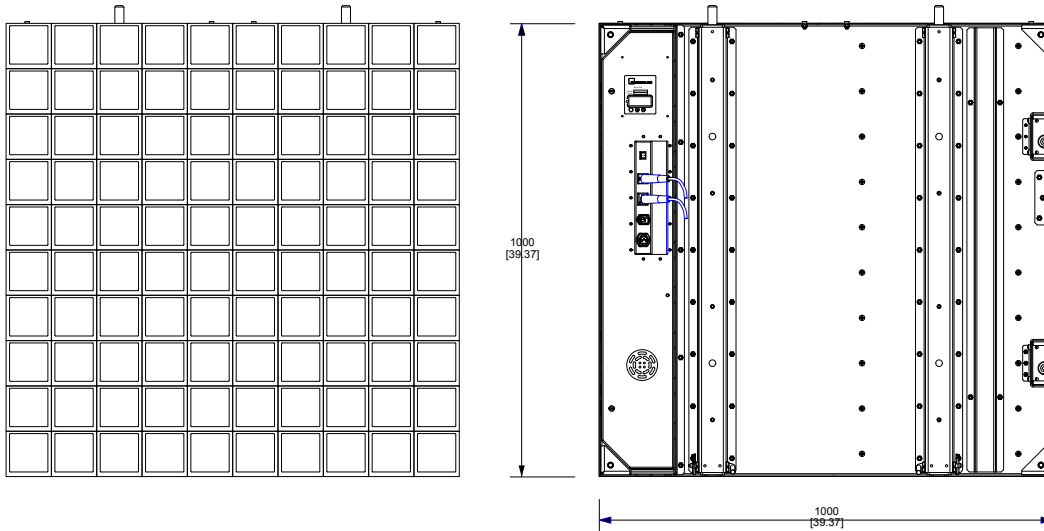

<b>SPECIFICATIONS</b>	<i>Pixels</i>	10 x 10 pixels (100 tiles)
	<i>Colors</i>	Over 1 billion (30-bit)
	<i>Output</i>	700 nits (cd/m <sup>2</sup> ) 450 nits calibrated
	<i>Viewing Angle</i>	170 x 170 degrees
	<i>Pitch</i>	100 mm
	<i>Dimensions</i>	HEIGHT 1 meter (39.37") WIDTH 1 meter (39.37") DEPTH 10 cm (3.94")
	<i>Weight</i>	38.55 kg (85 lbs)
	<i>Power Input</i>	100-240 VAC 50/60 Hz
	<i>Power</i>	120 watts
	<i>Control</i>	Versa DRIVE C1 or Versa DRIVE D2

### Versa TILE S2 5x5 INFORMATION

**PART NUMBER** 107-0220-001

**OVERVIEW** Versa TILE turns ordinary spaces into visually mesmerizing environments. Walls and floors come alive with colors, patterns and moving images. Versa TILE's flexibility enables endless moods - from subtle and ambient to intense and pulsating.

<b>SPECIFICATIONS</b>	<i>Pixels</i>	5 x 5 pixels (25 tiles)
	<i>Colors</i>	Over 1 billion (30-bit)
	<i>Output</i>	700 nits (cd/m <sup>2</sup> )
		450 nits calibrated
	<i>Viewing Angle</i>	170 x 170 degrees
	<i>Pitch</i>	100 mm
	<i>Dimensions</i>	HEIGHT 50 cm (19.68")
		WIDTH 50 cm (19.68")
		DEPTH 10 cm (3.94")
	<i>Weight</i>	13.60 kg (30 lbs)
	<i>Power Input</i>	100-240 VAC 50/60 Hz
	<i>Power</i>	30 watts
	<i>Control</i>	Versa DRIVE C1 or Versa DRIVE D2