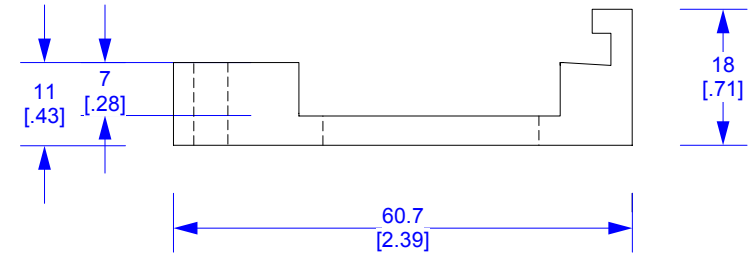

**CAP**  
VU-Z-27-12-00053

**BRACKET BASE**  
VU-Z-27-12-00054

**RUBBER SPACER**

**BRACKET LOCATION**

**3D VIEW**

OPTIONAL RUBBER SPACER  
(INCLUDED WITH BRACKET)  
PROVIDES EXTRA CLEARANCE  
FOR CABLES AND CONNECTORS

M6 OR 1/4-20  
HEX BOLT

**POSSIBLE MOUNTING SUGGESTIONS**

M6 OR 1/4-20  
CARRIAGE BOLT

M6 OR 1/4-20 NUT