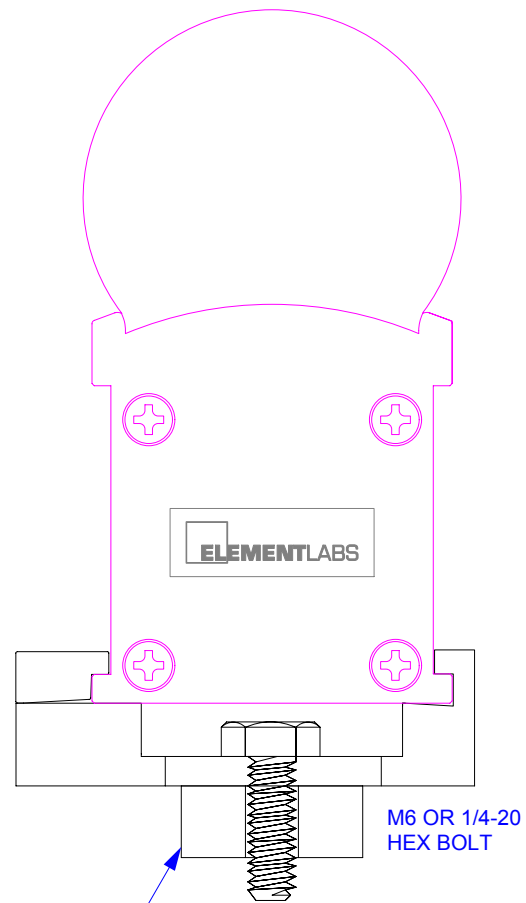

**CAP**  
VU-Z-27-12-00053

**BRACKET BASE**  
VU-Z-27-12-00054

**RUBBER SPACER**

**BRACKET LOCATION**

**3D VIEW**

OPTIONAL RUBBER SPACER  
(INCLUDED WITH BRACKET)  
PROVIDES EXTRA CLEARANCE  
FOR CABLES AND CONNECTORS

M6 OR 1/4-20  
HEX BOLT

**POSSIBLE MOUNTING SUGGESTIONS**

M6 OR 1/4-20  
CARRIAGE BOLT

M6 OR 1/4-20 NUT