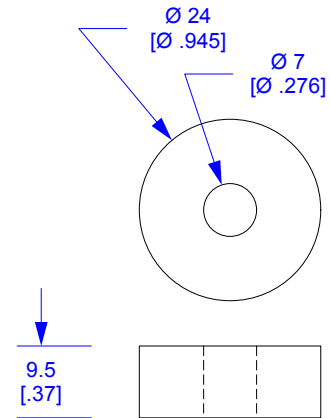

**CAP**  
VU-Z-27-12-00053

**BRACKET BASE**  
VU-Z-27-12-00054

**RUBBER SPACER**

**BRACKET LOCATION**

**3D VIEW**

OPTIONAL RUBBER SPACER  
(INCLUDED WITH BRACKET)  
PROVIDES EXTRA CLEARANCE  
FOR CABLES AND CONNECTORS

M6 OR 1/4-20  
HEX BOLT

**POSSIBLE MOUNTING SUGGESTIONS**

M6 OR 1/4-20  
CARRIAGE BOLT

M6 OR 1/4-20 NUT