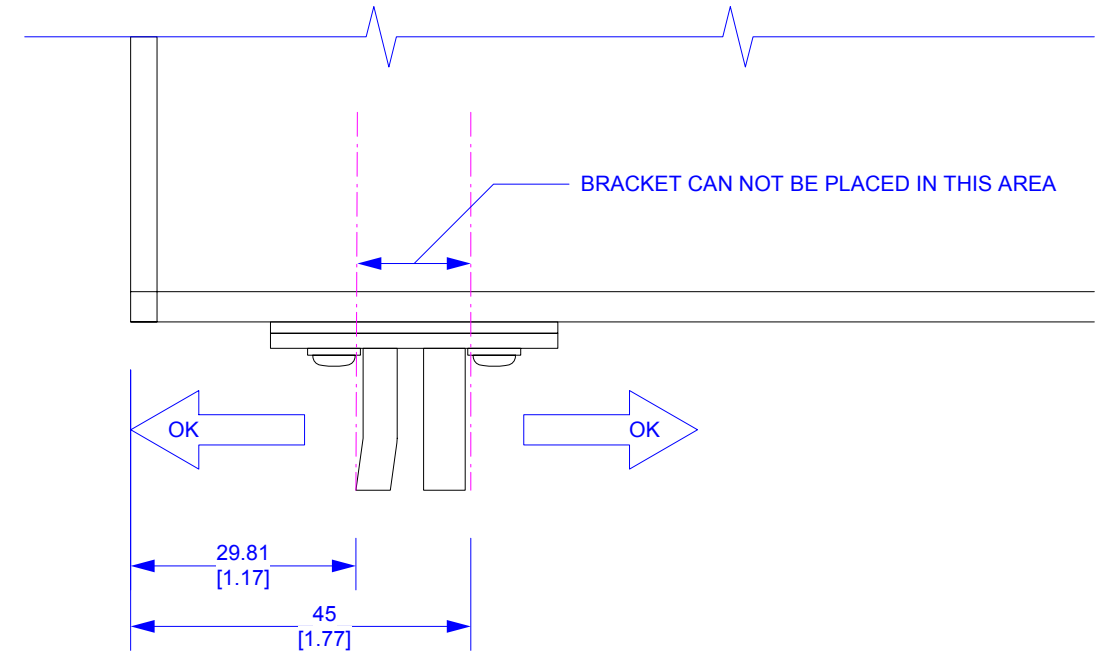

**CAP**  
VU-Z-27-12-00053

**BRACKET BASE**  
VU-Z-27-12-00054

**RUBBER SPACER**

**BRACKET LOCATION**

**3D VIEW**

OPTIONAL RUBBER SPACER  
(INCLUDED WITH BRACKET)  
PROVIDES EXTRA CLEARANCE  
FOR CABLES AND CONNECTORS

M6 OR 1/4-20  
HEX BOLT

**POSSIBLE MOUNTING SUGGESTIONS**

M6 OR 1/4-20  
CARRIAGE BOLT

M6 OR 1/4-20 NUT