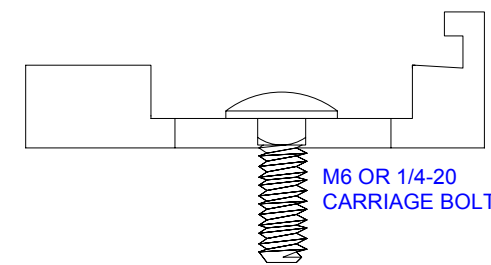

**CAP**  
VU-Z-27-12-00053

**BRACKET BASE**  
VU-Z-27-12-00054

**RUBBER SPACER**

**BRACKET LOCATION**

**3D VIEW**

OPTIONAL RUBBER SPACER  
(INCLUDED WITH BRACKET)  
PROVIDES EXTRA CLEARANCE  
FOR CABLES AND CONNECTORS

M6 OR 1/4-20  
HEX BOLT

**POSSIBLE MOUNTING SUGGESTIONS**

M6 OR 1/4-20  
CARRIAGE BOLT

M6 OR 1/4-20 NUT