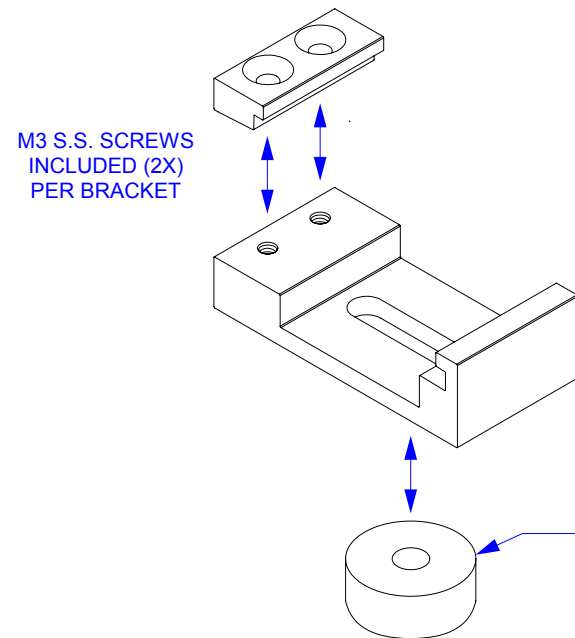

**CAP**  
VU-Z-27-12-00053

**BRACKET BASE**  
VU-Z-27-12-00054

**RUBBER SPACER**

**BRACKET LOCATION**

**3D VIEW**

OPTIONAL RUBBER SPACER  
(INCLUDED WITH BRACKET)  
PROVIDES EXTRA CLEARANCE  
FOR CABLES AND CONNECTORS

M6 OR 1/4-20  
HEX BOLT

**POSSIBLE MOUNTING SUGGESTIONS**

M6 OR 1/4-20  
CARRIAGE BOLT

M6 OR 1/4-20 NUT