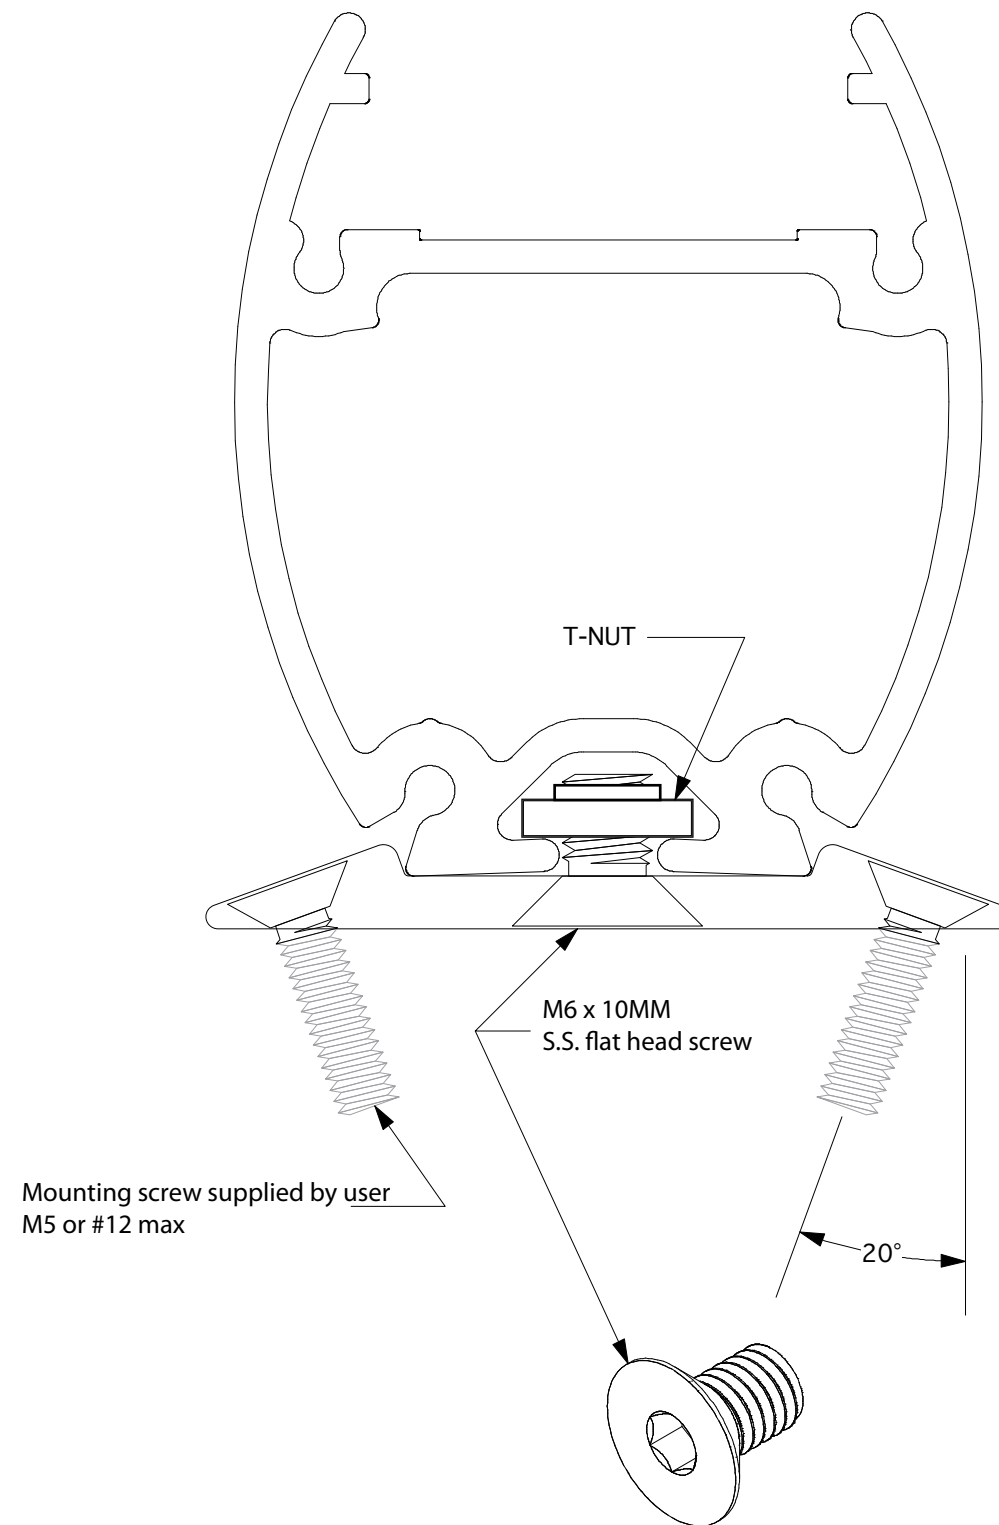

**Versa TUBE v3x Mounting Bracket**  
order as kit P/N: 350-0421  
Includes:  
2 brackets  
2 stainless steel M6x10 screws  
2 stainless steel t-nuts

material: aluminum