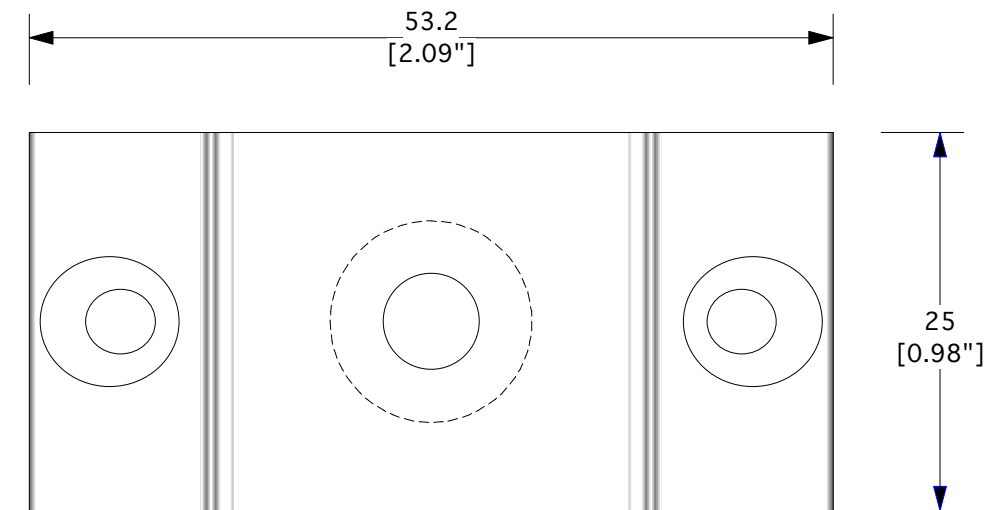

**Versa TUBE v3x Mounting Bracket**  
order as kit P/N: 350-0421  
Includes:  
2 brackets  
2 stainless steel M6x10 screws  
2 stainless steel t-nuts

material: aluminum